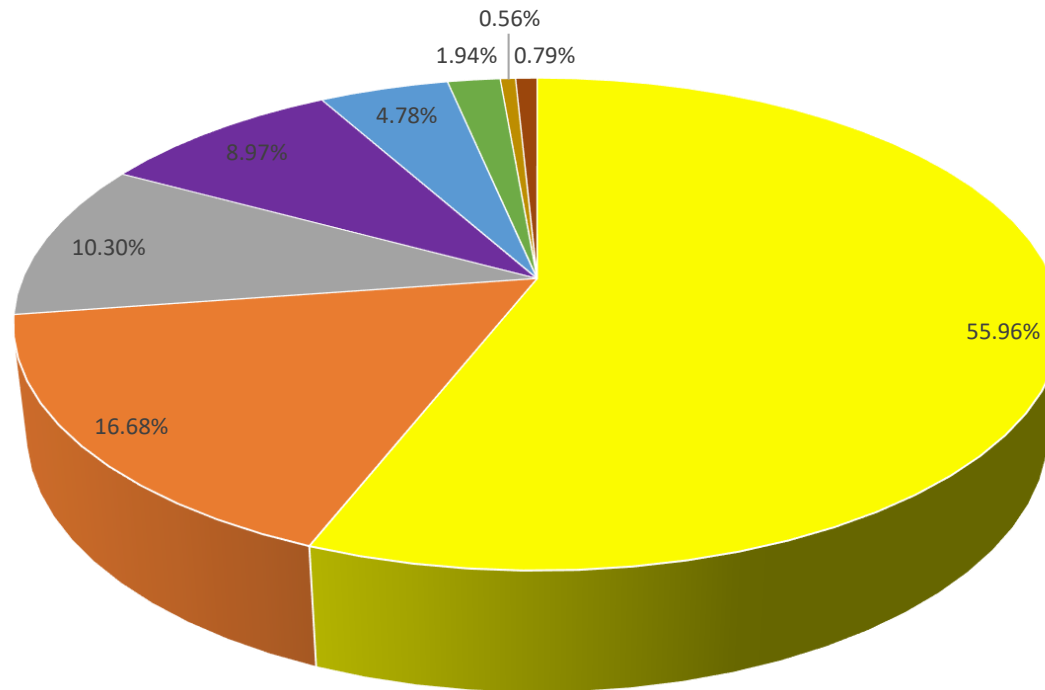

Total Property Tax Levied Within the City of Columbus 2022

- Columbus Public Schools District
- City of Columbus
- Platte County
- Columbus 1 Bond (CHS)
- CCC
- Lower Loup NRD
- Ag Society
- ESU7